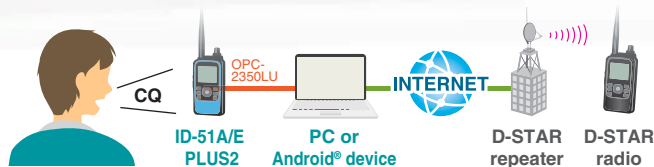

PC/Android® data cable OPC-2350LU supplied with the special color edition

Digicamo gray

Leaf green

Cloud Blue

Carbon Red

Black

“Plus Two” New Modes For Extended D-STAR Coverage and Fun!

The new Terminal mode and Access point mode enable you to make D-STAR calls through the Internet, even from areas where no D-STAR repeater is accessible.

Terminal Mode

Connect the ID-51A/E PLUS2 to the Internet through a PC or Android® device, and send your voice and/or data through the Internet gateway to a destination repeater.

Access Point Mode

Use an ID-51A/E PLUS2 radio connected to the Internet through a PC or Android® device, as an Access point. You can use another D-STAR radio to send your voice and/or data through the Access point radio, and communicate with D-STAR stations all over the world.