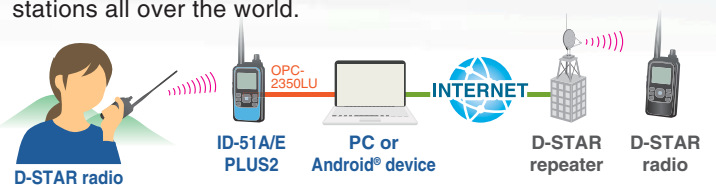

PC/Android® data cable OPC-2350LU supplied with the special color edition

Digicamo gray

Leaf green

Cloud Blue

Carbon Red

Black

“Plus Two” New Modes For Extended D-STAR Coverage and Fun!

The new Terminal mode and Access point mode enable you to make D-STAR calls through the Internet, even from areas where no D-STAR repeater is accessible.

Terminal Mode

Connect the ID-51A/E PLUS2 to the Internet through a PC or Android® device, and send your voice and/or data through the Internet gateway to a destination repeater.

Access Point Mode

Use an ID-51A/E PLUS2 radio connected to the Internet through a PC or Android® device, as an Access point. You can use another D-STAR radio to send your voice and/or data through the Access point radio, and communicate with D-STAR stations all over the world.